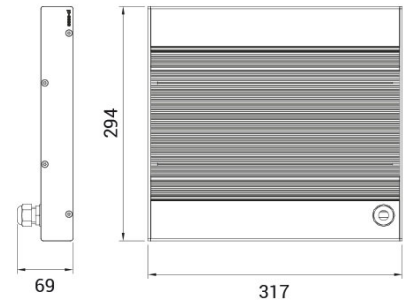

## ERGO EL

Anodized aluminum body and die-cast end caps. CRI>90. IP65 indoor.

CODE		FLUX	SIZE	CERTIFICATIONS
02EL86K465	86W 4000K	10943lm	317x294x69	   

### Optics

Polycarbonate lens, elliptical distribution.