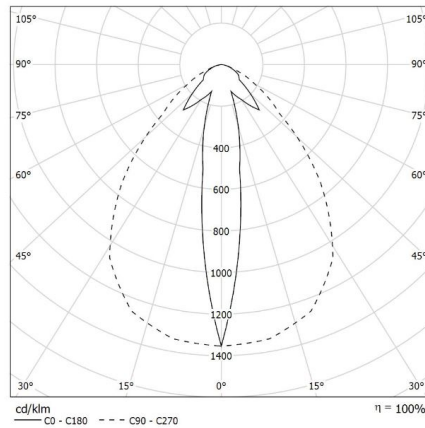

## ERGO EL

Anodized aluminum body and die-cast end caps. CRI>90. IP65 indoor.

CODE		FLUX	SIZE	CERTIFICATIONS
02EL86K465	86W 4000K	10943lm	317x294x69	   

### Optics

Polycarbonate lens, elliptical distribution.